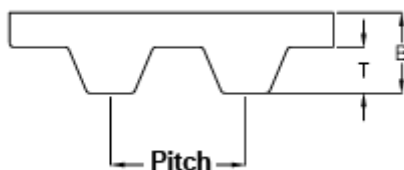

# Data Sheet

Article number: 602931410025  
Description: Gates Open timing belt rubber  
XL-025-glass cord

## Measures

---

B = 2.3  
Pitch = 1/5"  
T = 1.27  
Width = 025